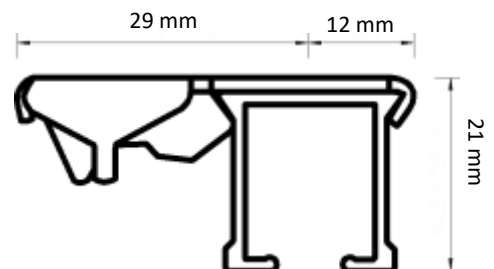

Dimensions illustrated:

- Height from bottom of carrier hole to bottom of track
- Height of bracket
- Length from back of bracket to centre of track
- Length from centre of track to front of bracket
- Height from bottom of track to top of bracket

19 mm

Easyfold / Dome Carrier

10 mm

Vanda Wave Carrier

22 mm

Clip Snap Dome Carrier

15 mm

Standard Large Carrier
35mm Hooking Position

Single Adjustable Wall Bracket

For light weight curtains

Double Adjustable Wall Bracket

For light weight curtains

Smart Click Top Fix Bracket

Spring Clip Top Fix Bracket with coverplate

Slimline Single Bracket 7.5 cm

Slimline Double Bracket 15 cm