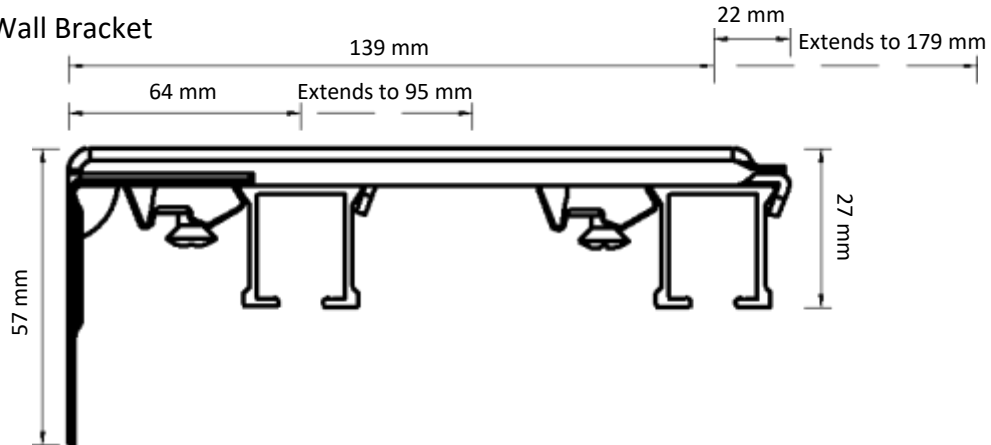

Dimensions illustrated:

- Height from bottom of carrier hole to bottom of track
- Height of bracket
- Length from back of bracket to centre of track
- Length from centre of track to front of bracket
- Height from bottom of track to top of bracket

19 mm

Easyfold / Dome Carrier

10 mm

Vanda Wave Carrier

22 mm

Clip Snap Dome Carrier

15 mm

Standard Large Carrier
35mm Hooking Position

Single Adjustable Wall Bracket

For light weight curtains

Double Adjustable Wall Bracket

For light weight curtains

Smart Click Top Fix Bracket

Spring Clip Top Fix Bracket with coverplate

Slimline Single Bracket 7.5 cm

Slimline Double Bracket 15 cm