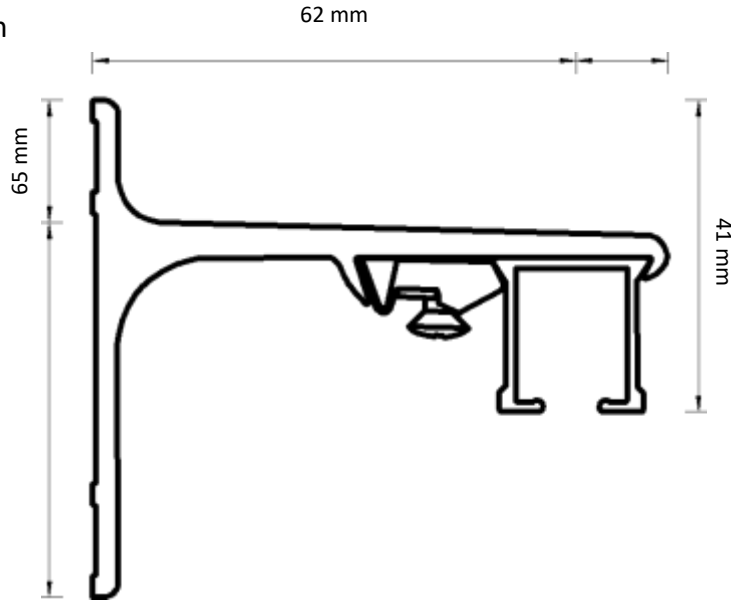

Dimensions illustrated:

- Height from bottom of carrier hole to bottom of track
- Height of bracket
- Length from back of bracket to centre of track
- Length from centre of track to front of bracket
- Height from bottom of track to top of bracket

19 mm

Easyfold / Dome Carrier

10 mm

Vanda Wave Carrier

22 mm

Clip Snap Dome Carrier

15 mm

Standard Large Carrier
35mm Hooking Position

Single Adjustable Wall Bracket

For light weight curtains

Double Adjustable Wall Bracket

For light weight curtains

Smart Click Top Fix Bracket

Spring Clip Top Fix Bracket with coverplate

Slimline Single Bracket 7.5 cm

Slimline Double Bracket 15 cm