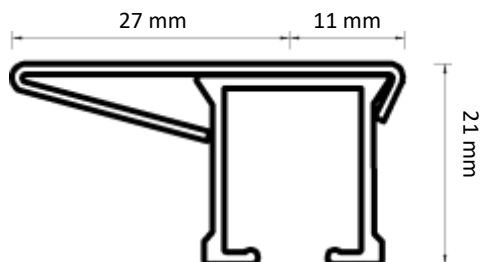

Dimensions illustrated:

- Height from bottom of carrier hole to bottom of track
- Height of bracket
- Length from back of bracket to centre of track
- Length from centre of track to front of bracket
- Height from bottom of track to top of bracket

19 mm

Easyfold / Dome Carrier

10 mm

Vanda Wave Carrier

22 mm

Clip Snap Dome Carrier

15 mm

Standard Large Carrier
35mm Hooking Position

Single Adjustable Wall Bracket

For light weight curtains

Double Adjustable Wall Bracket

For light weight curtains

Smart Click Top Fix Bracket

Spring Clip Top Fix Bracket with coverplate

Slimline Single Bracket 7.5 cm

Slimline Double Bracket 15 cm