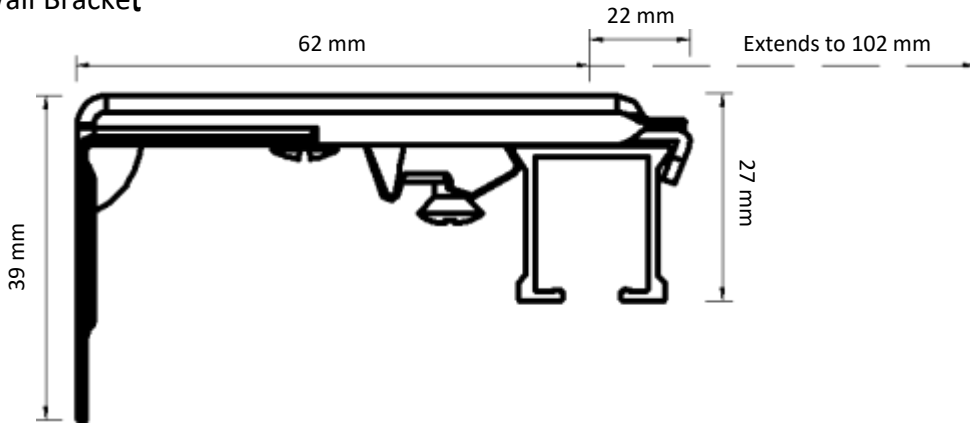

Dimensions illustrated:

- Height from bottom of carrier hole to bottom of track
- Height of bracket
- Length from back of bracket to centre of track
- Length from centre of track to front of bracket
- Height from bottom of track to top of bracket

19 mm

Easyfold / Dome Carrier

10 mm

Vanda Wave Carrier

22 mm

Clip Snap Dome Carrier

15 mm

Standard Large Carrier
35mm Hooking Position

Single Adjustable Wall Bracket

For light weight curtains

Double Adjustable Wall Bracket

For light weight curtains

Smart Click Top Fix Bracket

Spring Clip Top Fix Bracket with coverplate

Slimline Single Bracket 7.5 cm

Slimline Double Bracket 15 cm